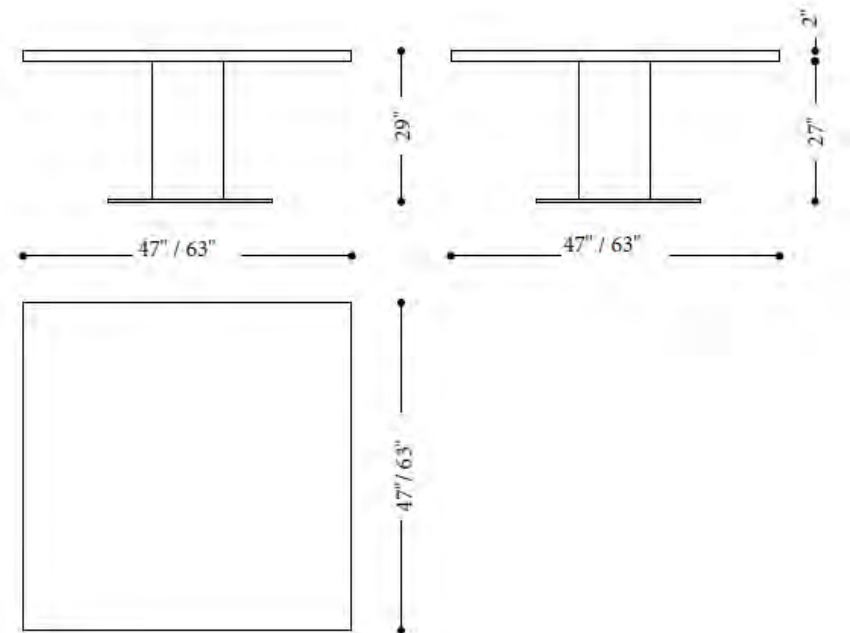

Dining Table

47" L x 47" W x 29" H

55" L x 55" W x 29" H

63" L x 63" W x 29" H

Table made entirely in solid wood, available in oval, square and rectangular shapes. The legs are composed of boards assembled together with or without an iron base.

Finish: base of oil / natural wax of vegetable origin with pine extracts.